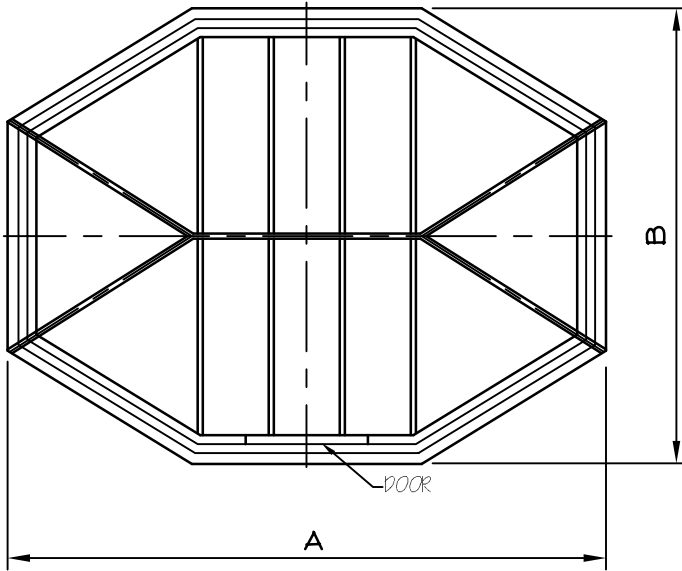

TEAHOUSE GAZEBO SPECIFICATIONS

All Gazebos are constructed of 100% Western Red Cedar.
 All framing components are nominal 50mm x 100mm in size.
 Wall posts consist of 2 - 50mm x 100mm fastened together.

PLAN VIEW

SIDE VIEW

Measurements For Teahouse Gazebo	
Dimensions (Millimeters)	
Size	3048 x 3962
Inside Area	9.20 Sq. Meters
A	4242
B	3226
C	3962
D	3251
E	940
Door	864x1854
Weight	1088 Kilograms
Precut Package Size	1219Wx2210Lx1270H
Panelized Package Size	1829Wx2210Lx1397H

TEAHOUSE GAZEBO SPECIFICATIONS

All Gazebos are constructed of 100% Western Red Cedar.
 All framing components are nominal 2x4 in size.
 Wall posts consist of 2 - 2x4 fastened together.

PLAN VIEW

SIDE VIEW

Measurements For Teahouse Gazebo	
Dimensions (Feet & Inches)	
Size	10' x 13'
Inside Area	99 Sq. Ft.
A	13'-11"
B	10'-7"
C	13'-0"
D	10'-8"
E	3'-1"
Door	2'-10"x6'-1"
Weight	2400 lbs
Precut Package Size	48"Wx87Lx50"H
Panelized Package Size	72"Wx87Lx55"H