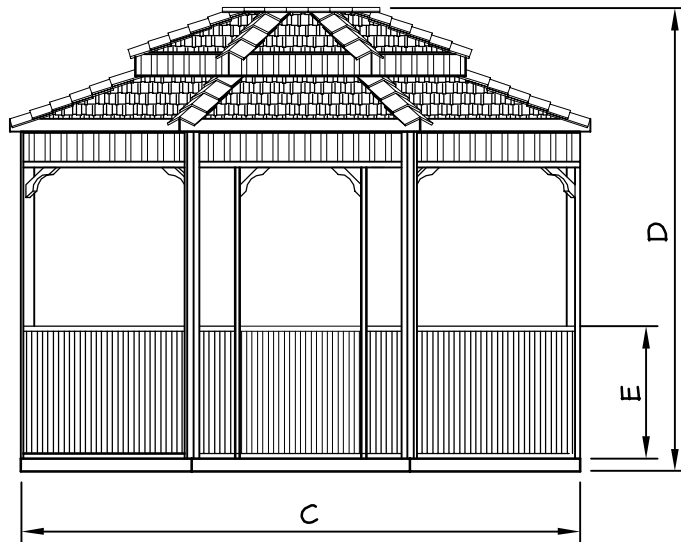

TEAHOUSE GAZEBO SPECIFICATIONS

All Gazebos are constructed of 100% Western Red Cedar.
 All framing components are nominal 50mm x 100mm in size.
 Wall posts consist of 2 - 50mm x 100mm fastened together.

PLAN VIEW

SIDE VIEW

Measurements For Teahouse Gazebo	
Dimensions (Millimeters)	
Size	3048 x 3962
Inside Area	9.20 Sq. Meters
A	4242
B	3226
C	3962
D	3251
E	940
Door	864x1854
Weight	1088 Kilograms
Precut Package Size	1219Wx2210Lx1270H
Panelized Package Size	1829Wx2210Lx1397H

TEAHOUSE GAZEBO SPECIFICATIONS

All Gazebos are constructed of 100% Western Red Cedar.
 All framing components are nominal 2x4 in size.
 Wall posts consist of 2 - 2x4 fastened together.

PLAN VIEW

SIDE VIEW

Measurements For Teahouse Gazebo	
Dimensions (Feet & Inches)	
Size	10' x 13'
Inside Area	99 Sq. Ft.
A	13'-11"
B	10'-7"
C	13'-0"
D	10'-8"
E	3'-1"
Door	2'-10"x6'-1"
Weight	2400 lbs
Precut Package Size	48"Wx87Lx50"H
Panelized Package Size	72"Wx87Lx55"H