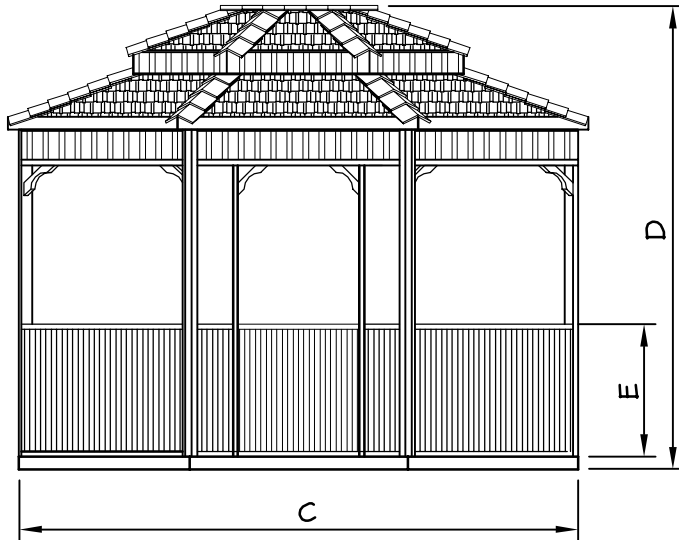

TEAHOUSE GAZEBO SPECIFICATIONS

All Gazebos are constructed of 100% Western Red Cedar.
 All framing components are nominal 50mm x 100mm in size.
 Wall posts consist of 2 - 50mm x 100mm fastened together.

PLAN VIEW

SIDE VIEW

Measurements For Teahouse Gazebo	
Dimensions (Millimeters)	
Size	3048 x 3962
Inside Area	9.20 Sq. Meters
A	4242
B	3226
C	3962
D	3251
E	940
Door	864x1854
Weight	1088 Kilograms
Precut Package Size	1219Wx2210Lx1270H
Panelized Package Size	1829Wx2210Lx1397H

TEAHOUSE GAZEBO SPECIFICATIONS

All Gazebos are constructed of 100% Western Red Cedar.
 All framing components are nominal 2x4 in size.
 Wall posts consist of 2 - 2x4 fastened together.

PLAN VIEW

SIDE VIEW

Measurements For Teahouse Gazebo	
Dimensions (Feet & Inches)	
Size	10' x 13'
Inside Area	99 Sq. Ft.
A	13'-11"
B	10'-7"
C	13'-0"
D	10'-8"
E	3'-1"
Door	2'-10"x6'-1"
Weight	2400 lbs
Precut Package Size	48"Wx87Lx50"H
Panelized Package Size	72"Wx87Lx55"H