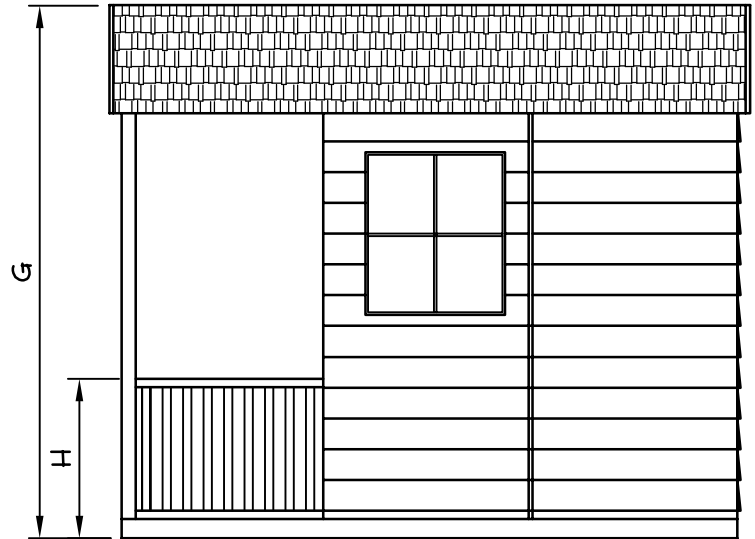

# GARDENER'S DELIGHT GARDEN SHED SPECIFICATIONS

Western Red Cedar Shingle Roof.

All framing components are nominal 50mmx75mm in size.

50mmx75mm Floor joists on 406mm centers

Wood siding is 13mmx152mm Bevel Siding.

PLAN VIEW

SIDE VIEW

FRONT VIEW

Measurements For Gardener's Delight	
Dimensions (Millimeters)	
Size	1829 x 2743
Inside Area	5.02 Sq. Meters
A	2108
B	1753
C	3048
D	2794
E	1829
F	2235
G	2515
H	838
Door	762x1803
Window Opening	610Wx711H
Weight	374 Kilograms
Package Size	1219Wx1981Lx965H

# GARDENER'S DELIGHT GARDEN SHED SPECIFICATIONS

Western Red Cedar Shingle Roof.

All framing components are nominal 2"x3" in size.

2"x3" Floor joists on 16" centers

Wood siding is 1/2"x6" Bevel Siding.

PLAN VIEW

SIDE VIEW

FRONT VIEW

Measurements For Gardener's Delight	
Dimensions (Feet & Inches)	
Size	6' x 9'
Inside Area	54 Sq. Ft.
A	6'-11"
B	5'-9"
C	10'-0"
D	9'-2"
E	6'-0"
F	7'-4"
G	8'-3"
H	2'-9"
Door	2'-6"x5'-11"
Window Opening	2'-0"Wx2'-4"H
Weight	825 lbs
Package Size	48"Wx78"Lx38"H