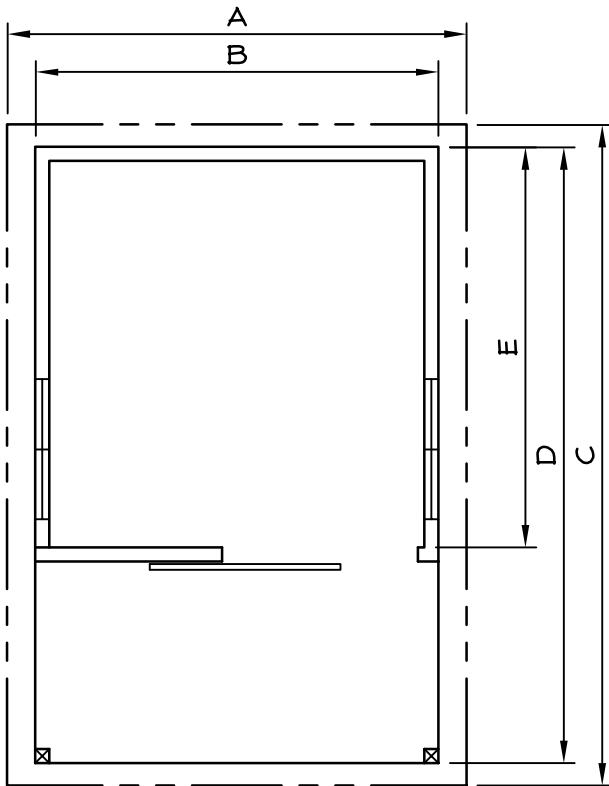

# GARDENER'S DELIGHT GARDEN SHED SPECIFICATIONS

Western Red Cedar Shingle Roof.

All framing components are nominal 50mmx75mm in size.

50mmx75mm Floor joists on 406mm centers

Wood siding is 13mmx152mm Bevel Siding.

PLAN VIEW

SIDE VIEW

FRONT VIEW

Measurements For Gardener's Delight	
Dimensions (Millimeters)	
Size	1829 x 2743
Inside Area	5.02 Sq. Meters
A	2108
B	1753
C	3048
D	2794
E	1829
F	2235
G	2515
H	838
Door	762x1803
Window Opening	610Wx711H
Weight	374 Kilograms
Package Size	1219Wx1981Lx965H

# GARDENER'S DELIGHT GARDEN SHED SPECIFICATIONS

Western Red Cedar Shingle Roof.

All framing components are nominal 2"x3" in size.

2"x3" Floor joists on 16" centers

Wood siding is 1/2"x6" Bevel Siding.

PLAN VIEW

SIDE VIEW

FRONT VIEW

Measurements For Gardener's Delight	
Dimensions (Feet & Inches)	
Size	6' x 9'
Inside Area	54 Sq. Ft.
A	6'-11"
B	5'-9"
C	10'-0"
D	9'-2"
E	6'-0"
F	7'-4"
G	8'-3"
H	2'-9"
Door	2'-6"x5'-11"
Window Opening	2'-0"Wx2'-4"H
Weight	825 lbs
Package Size	48"Wx78"Lx38"H