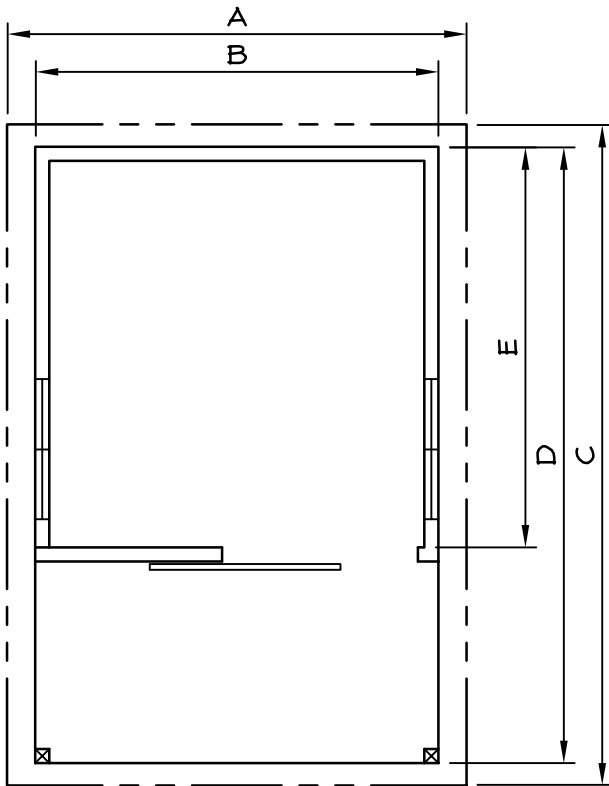

# GARDENER'S DELIGHT GARDEN SHED SPECIFICATIONS

Western Red Cedar Shingle Roof.

All framing components are nominal 50mmx75mm in size.

50mmx75mm Floor joists on 406mm centers

Wood siding is 13mmx152mm Bevel Siding.

PLAN VIEW

SIDE VIEW

FRONT VIEW

Measurements For Gardener's Delight	
Dimensions (Millimeters)	
Size	1829 x 2743
Inside Area	5.02 Sq. Meters
A	2108
B	1753
C	3048
D	2794
E	1829
F	2235
G	2515
H	838
Door	762x1803
Window Opening	610Wx711H
Weight	374 Kilograms
Package Size	1219Wx1981Lx965H

# GARDENER'S DELIGHT GARDEN SHED SPECIFICATIONS

Western Red Cedar Shingle Roof.

All framing components are nominal 2"x3" in size.

2"x3" Floor joists on 16" centers

Wood siding is 1/2"x6" Bevel Siding.

PLAN VIEW

SIDE VIEW

FRONT VIEW

Measurements For Gardener's Delight	
Dimensions (Feet & Inches)	
Size	6' x 9'
Inside Area	54 Sq. Ft.
A	6'-11"
B	5'-9"
C	10'-0"
D	9'-2"
E	6'-0"
F	7'-4"
G	8'-3"
H	2'-9"
Door	2'-6"x5'-11"
Window Opening	2'-0"Wx2'-4"H
Weight	825 lbs
Package Size	48"Wx78"Lx38"H