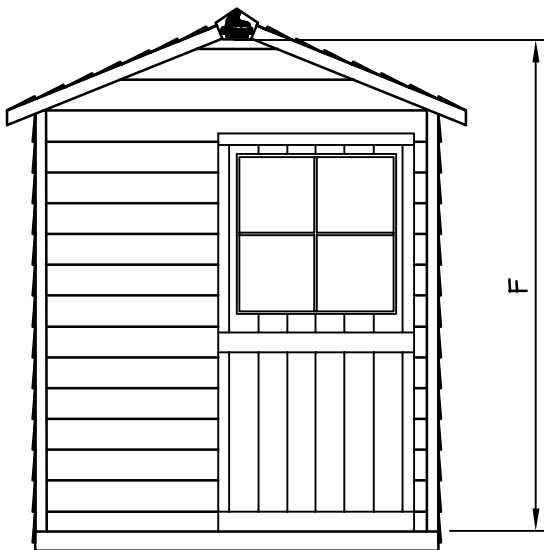

# GARDENER'S DELIGHT GARDEN SHED SPECIFICATIONS

Western Red Cedar Shingle Roof.

All framing components are nominal 50mmx75mm in size.

50mmx75mm Floor joists on 406mm centers

Wood siding is 13mmx152mm Bevel Siding.

PLAN VIEW

SIDE VIEW

FRONT VIEW

Measurements For Gardener's Delight	
Dimensions (Millimeters)	
Size	1829 x 2743
Inside Area	5.02 Sq. Meters
A	2108
B	1753
C	3048
D	2794
E	1829
F	2235
G	2515
H	838
Door	762x1803
Window Opening	610Wx711H
Weight	374 Kilograms
Package Size	1219Wx1981Lx965H

# GARDENER'S DELIGHT GARDEN SHED SPECIFICATIONS

Western Red Cedar Shingle Roof.

All framing components are nominal 2"x3" in size.

2"x3" Floor joists on 16" centers

Wood siding is 1/2"x6" Bevel Siding.

PLAN VIEW

SIDE VIEW

FRONT VIEW

Measurements For Gardener's Delight	
Dimensions (Feet & Inches)	
Size	6' x 9'
Inside Area	54 Sq. Ft.
A	6'-11"
B	5'-9"
C	10'-0"
D	9'-2"
E	6'-0"
F	7'-4"
G	8'-3"
H	2'-9"
Door	2'-6"x5'-11"
Window Opening	2'-0"Wx2'-4"H
Weight	825 lbs
Package Size	48"Wx78"Lx38"H