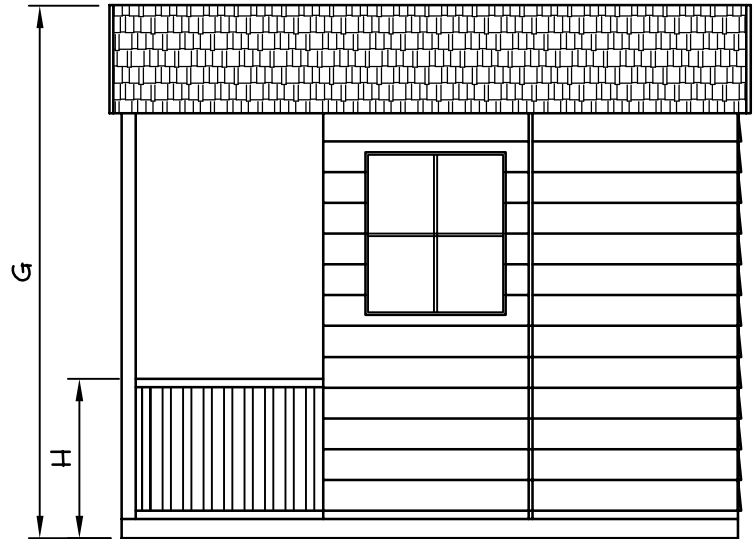

# GARDENER'S DELIGHT GARDEN SHED SPECIFICATIONS

Western Red Cedar Shingle Roof.

All framing components are nominal 50mmx75mm in size.

50mmx75mm Floor joists on 406mm centers

Wood siding is 13mmx152mm Bevel Siding.

PLAN VIEW

SIDE VIEW

FRONT VIEW

Measurements For Gardener's Delight	
Dimensions (Millimeters)	
Size	1829 x 2743
Inside Area	5.02 Sq. Meters
A	2108
B	1753
C	3048
D	2794
E	1829
F	2235
G	2515
H	838
Door	762x1803
Window Opening	610Wx711H
Weight	374 Kilograms
Package Size	1219Wx1981Lx965H

# GARDENER'S DELIGHT GARDEN SHED SPECIFICATIONS

Western Red Cedar Shingle Roof.

All framing components are nominal 2"x3" in size.

2"x3" Floor joists on 16" centers

Wood siding is 1/2"x6" Bevel Siding.

PLAN VIEW

SIDE VIEW

FRONT VIEW

Measurements For Gardener's Delight	
Dimensions (Feet & Inches)	
Size	6' x 9'
Inside Area	54 Sq. Ft.
A	6'-11"
B	5'-9"
C	10'-0"
D	9'-2"
E	6'-0"
F	7'-4"
G	8'-3"
H	2'-9"
Door	2'-6"x5'-11"
Window Opening	2'-0"Wx2'-4"H
Weight	825 lbs
Package Size	48"Wx78"Lx38"H