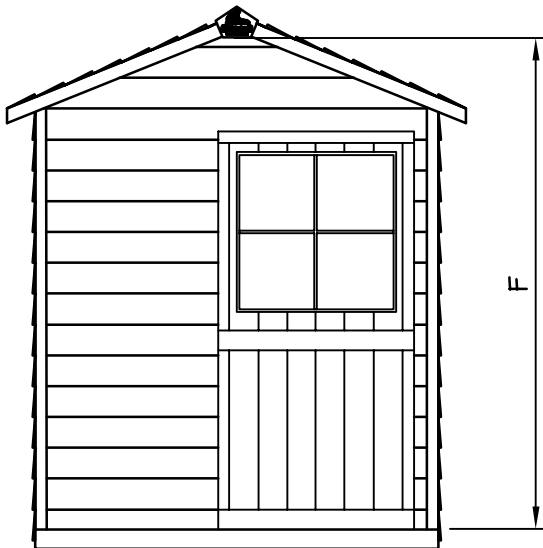

# GARDENER'S DELIGHT GARDEN SHED SPECIFICATIONS

Western Red Cedar Shingle Roof.

All framing components are nominal 50mmx75mm in size.

50mmx75mm Floor joists on 406mm centers

Wood siding is 13mmx152mm Bevel Siding.

PLAN VIEW

SIDE VIEW

FRONT VIEW

Measurements For Gardener's Delight	
Dimensions (Millimeters)	
Size	1829 x 2743
Inside Area	5.02 Sq. Meters
A	2108
B	1753
C	3048
D	2794
E	1829
F	2235
G	2515
H	838
Door	762x1803
Window Opening	610Wx711H
Weight	374 Kilograms
Package Size	1219Wx1981Lx965H

# GARDENER'S DELIGHT GARDEN SHED SPECIFICATIONS

Western Red Cedar Shingle Roof.

All framing components are nominal 2"x3" in size.

2"x3" Floor joists on 16" centers

Wood siding is 1/2"x6" Bevel Siding.

PLAN VIEW

SIDE VIEW

FRONT VIEW

Measurements For Gardener's Delight	
Dimensions (Feet & Inches)	
Size	6' x 9'
Inside Area	54 Sq. Ft.
A	6'-11"
B	5'-9"
C	10'-0"
D	9'-2"
E	6'-0"
F	7'-4"
G	8'-3"
H	2'-9"
Door	2'-6"x5'-11"
Window Opening	2'-0"Wx2'-4"H
Weight	825 lbs
Package Size	48"Wx78"Lx38"H