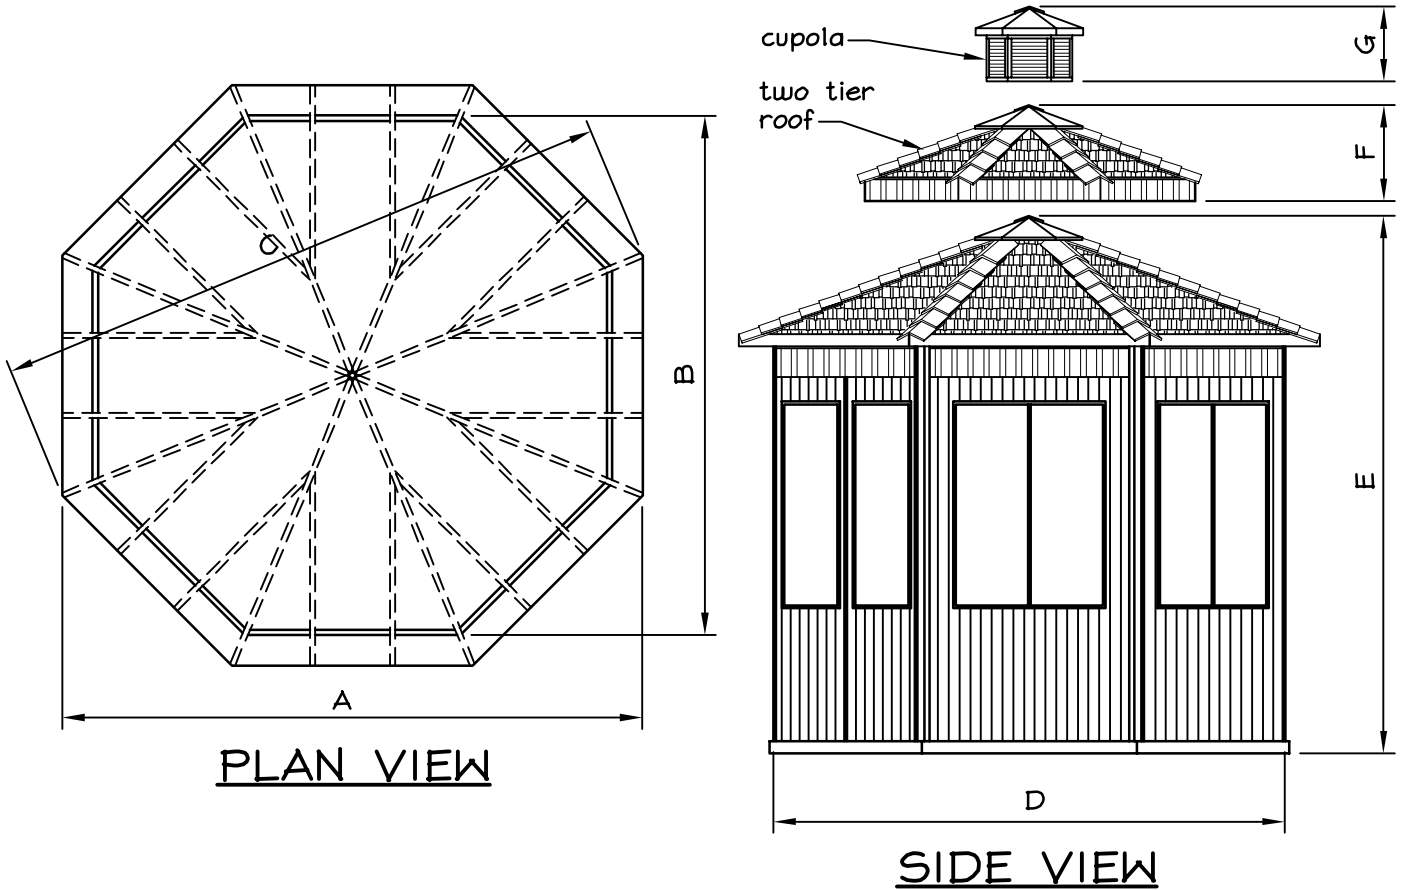

ALL SEASON OCTAGON GAZEBO SPECIFICATIONS

All Gazebos are constructed of 100% Western Red Cedar.
 All framing components are nominal 50x100 in size.
 Wall posts consist of 2 - 50x100 fastened together.

Measurements For All Season Octagon Gazebo	
Dimensions (Millimeters)	
Size	36576
Inside Area	11.15 Sq. Meters
A	4115
B	3683
C	4572
D	3962
E	3251
F	305
G	305
Window Opening	1060 x 1060
Door	1003 x 1905
Weight	998 Kilograms
Panelized Package Size	1828Wx2235Lx2032H

Note - Two tier roof and Cupola are optional
 Door opening when screen kit purchased is 864x2007

ALL SEASON OCTAGON GAZEBO SPECIFICATIONS

All Gazebos are constructed of 100% Western Red Cedar.
 All framing components are nominal 2x4 in size.
 Wall posts consist of 2 - 2x4 fastened together.

Measurements For All Season Octagon Gazebo	
Dimensions (Feet & Inches)	
Size	12'
Inside Area	120 Sq. Ft.
A	13'-6"
B	12'-1"
C	15'-0"
D	13'-0"
E	10'-8"
F	1'-0"
G	1'-0"
Window Opening	3'-5 3/4"x3'-5 3/4"
Door	3'-3 1/2"x6'-3"
Weight	2200 lbs
Panelized Package Size	72"Wx88"Lx80"H

Note - Two tier roof and Cupola are optional
 Door opening when screen kit purchased is 34"x79"