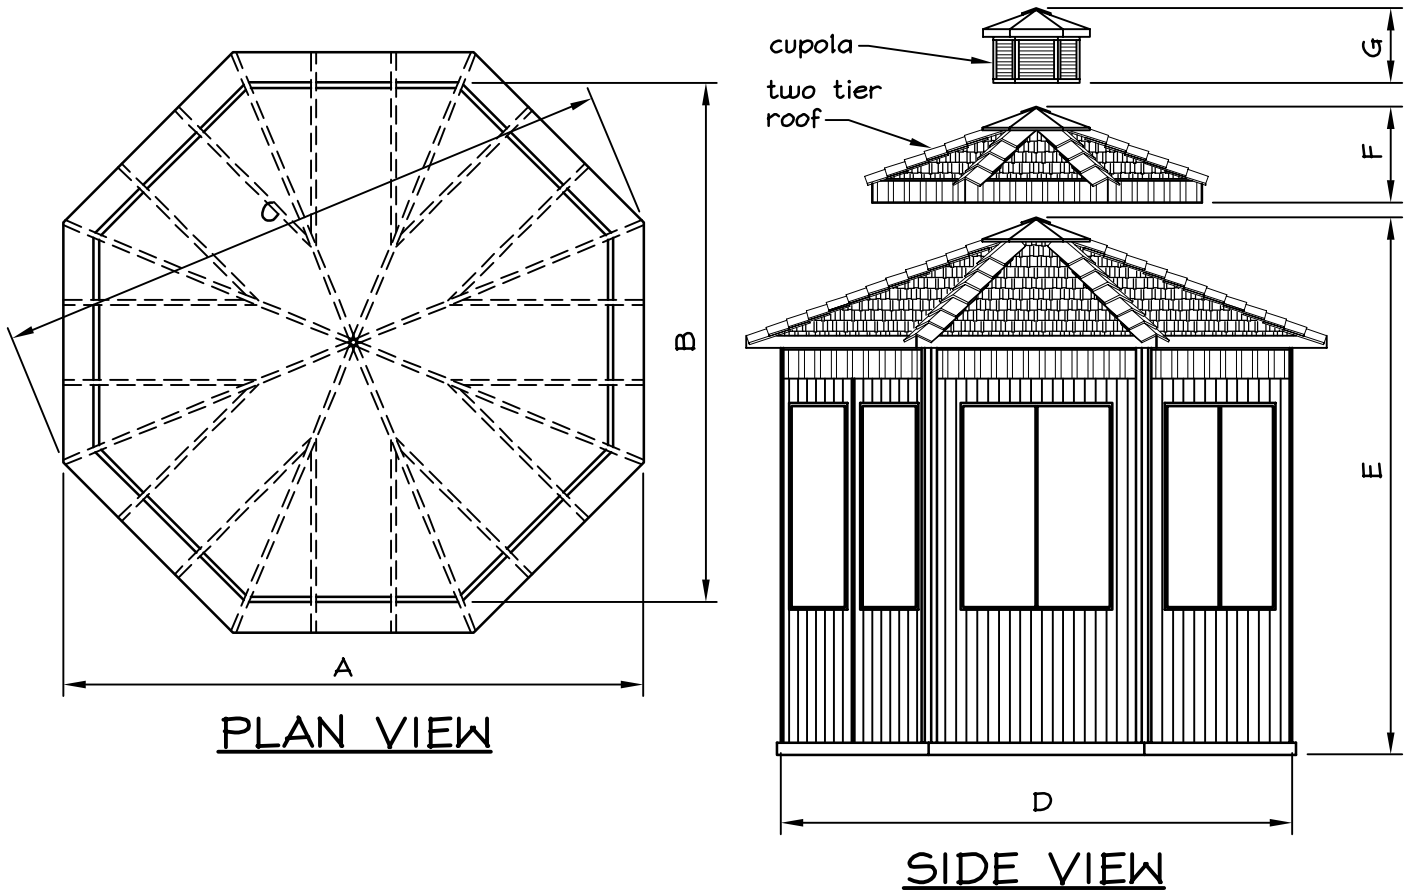

ALL SEASON OCTAGON GAZEBO SPECIFICATIONS

All Gazebos are constructed of 100% Western Red Cedar.
 All framing components are nominal 50x100 in size.
 Wall posts consist of 2 - 50x100 fastened together.

Measurements For All Season Octagon Gazebo	
Dimensions (Millimeters)	
Size	36576
Inside Area	11.15 Sq. Meters
A	4115
B	3683
C	4572
D	3962
E	3251
F	305
G	305
Window Opening	1060 x 1060
Door	1003 x 1905
Weight	998 Kilograms
Panelized Package Size	1828Wx2235Lx2032H

Note - Two tier roof and Cupola are optional
 Door opening when screen kit purchased is 864x2007

ALL SEASON OCTAGON GAZEBO SPECIFICATIONS

All Gazebos are constructed of 100% Western Red Cedar.
 All framing components are nominal 2x4 in size.
 Wall posts consist of 2 - 2x4 fastened together.

Measurements For All Season Octagon Gazebo	
Dimensions (Feet & Inches)	
Size	12'
Inside Area	120 Sq. Ft.
A	13'-6"
B	12'-1"
C	15'-0"
D	13'-0"
E	10'-8"
F	1'-0"
G	1'-0"
Window Opening	3'-5 3/4"x3'-5 3/4"
Door	3'-3 1/2"x6'-3"
Weight	2200 lbs
Panelized Package Size	72"Wx88"Lx80"H

Note - Two tier roof and Cupola are optional
 Door opening when screen kit purchased is 34"x79"